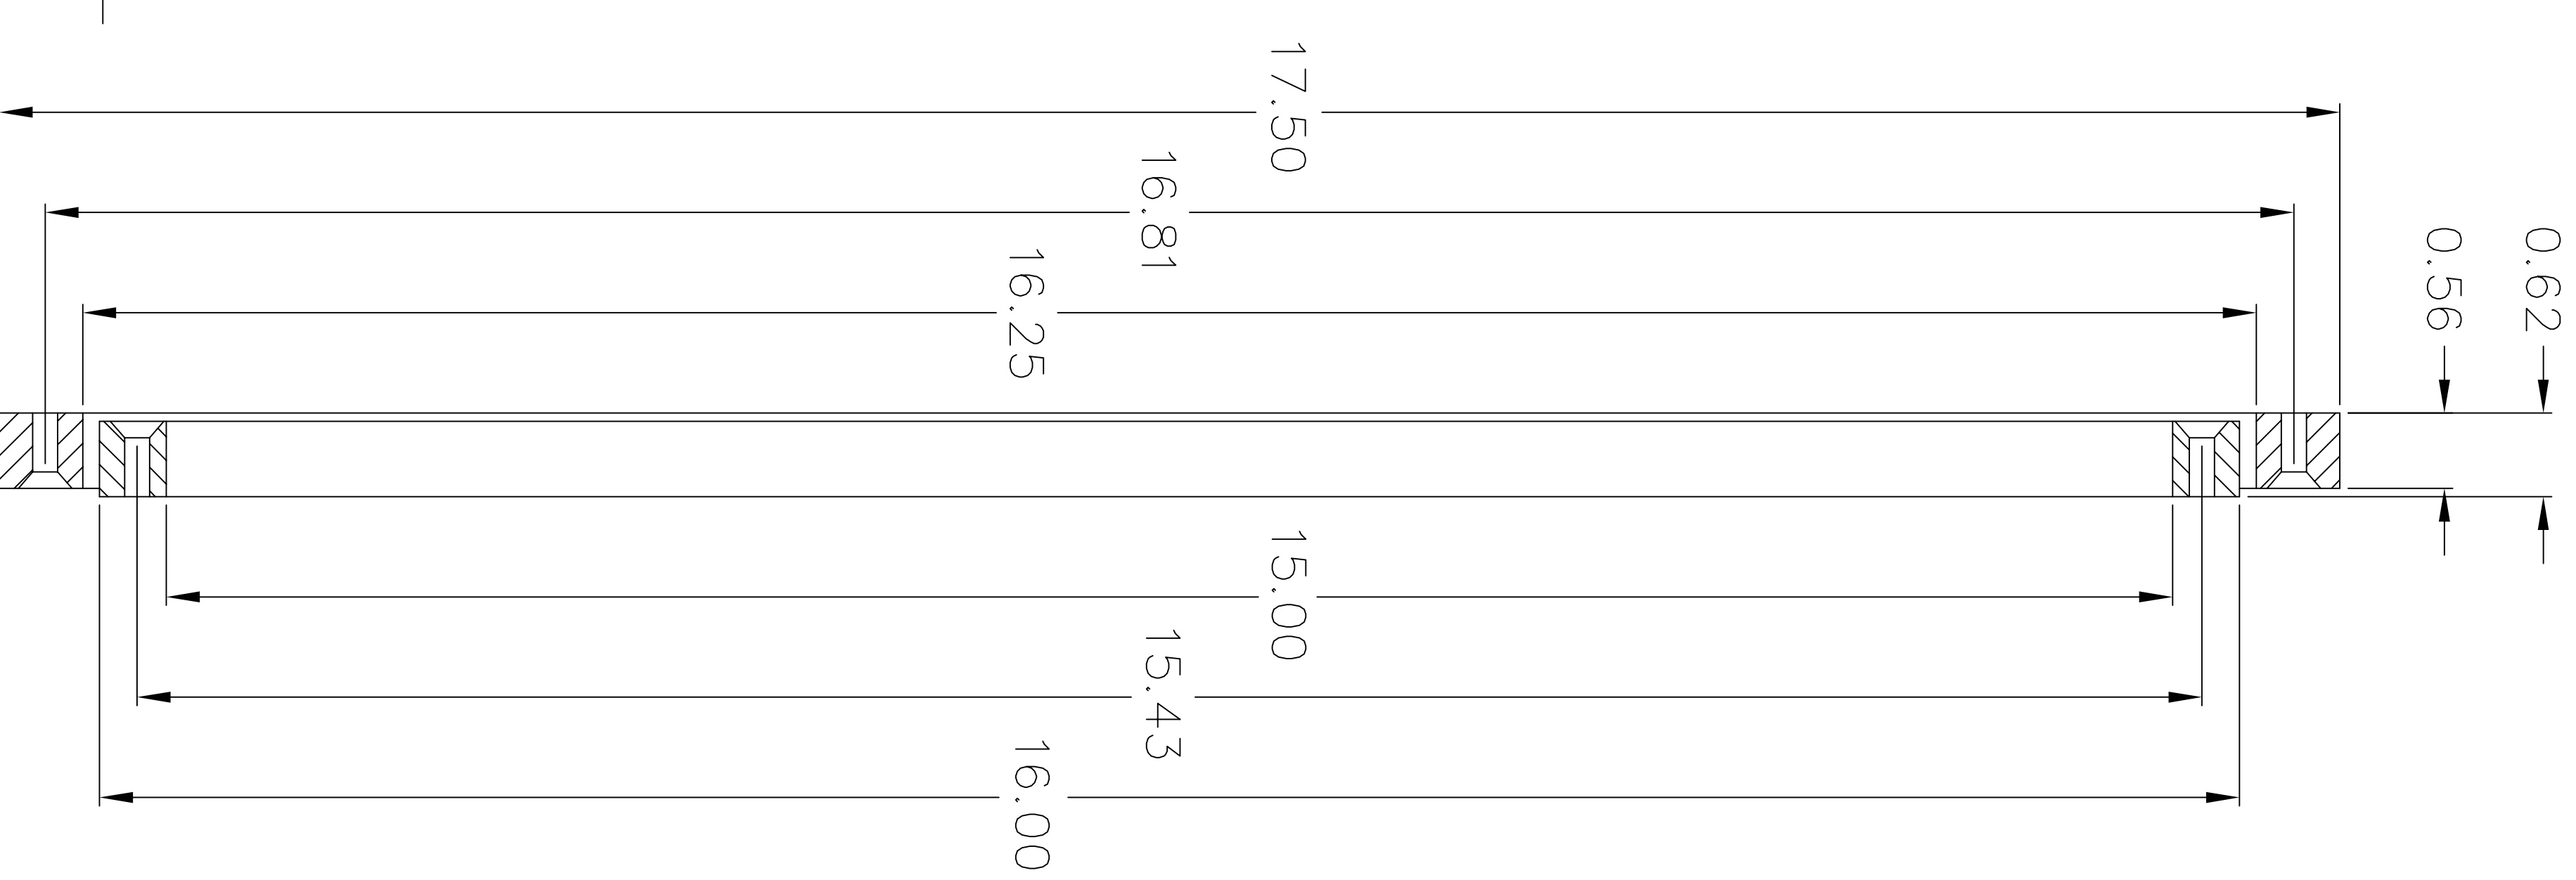

NOTES: UNLESS OTHERWISE SPECIFIED,
 1. SOURCE: McMASTER CARR, PART NUMBER: 18635A44.
 LARGE DIAMETER TURNTABLE, 330 LB. LOAD CAP.

No.	REVISIONS	DATE	BY
A	RELEASE TO PRODUCTION	JULY 2006	JAG

UNLESS OTHERWISE SPECIFIED
 DIMENSIONS ARE IN INCHES [MM]
 TOLERANCES ARE:
 .XX .XXX ANGLES
 ±.015 ±.005 ±1/2°

MATERIAL
 ALUM ALLOY

FORMAT
 40" x 30"

DOME
 BEARING

R2-D2 BUILDERS CLUB
 DRAWING NO.

JAG

SCALE: FULL DRAWN: JULY 2006 SHEET: 1 OF 1

REV.
 A

1/8"
 3/16"
 1/4"
 3/8"
 1/2"