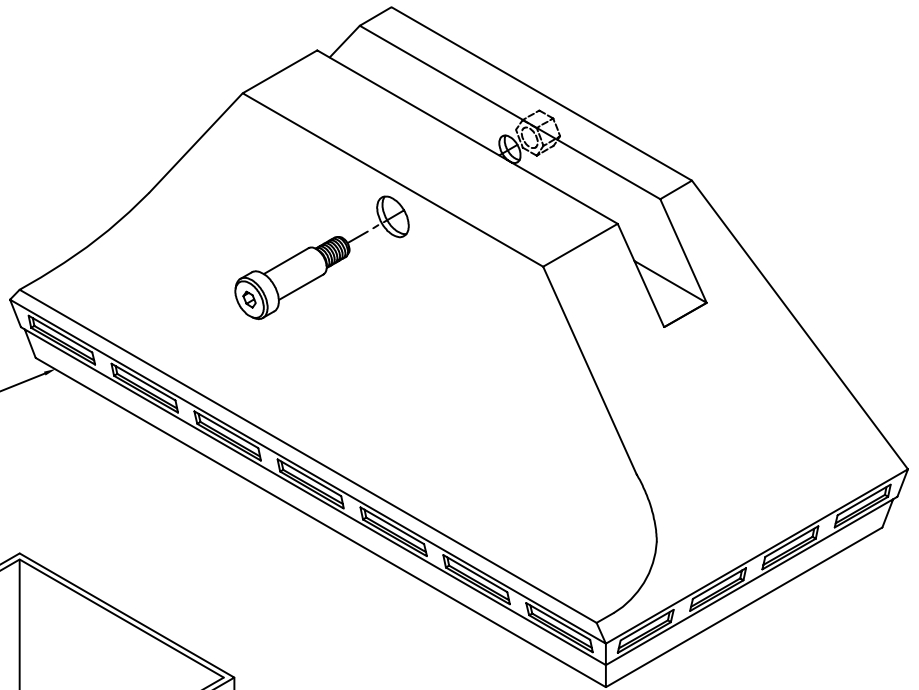

JAG OUTER FOOT

JAG OUTER ANKLE

BRONZE BUSHING, 1" LG
1/2" INSIDE DIAMETER
3/4" OUTSIDE DIAMETER

(SNUG FIT, DO NOT FORCE IN
YOU MAY HAVE TO FILE ANKLE HOLE)

SOURCE: MCMasterCARR.COM
PART NUMBER: 6391K225

1/4" HEX WRENCH

HEX SOCKET HEAD
SHOULDER SCREW
1/2" DIAMETER x 1-1/4" LONG
3/8"-16 THREAD

SOURCE: MCMasterCARR.COM
PART NUMBER: 90298A714

HEX LOCKNUT
3/8"-16 THREAD

9/16" WRENCH

JAG