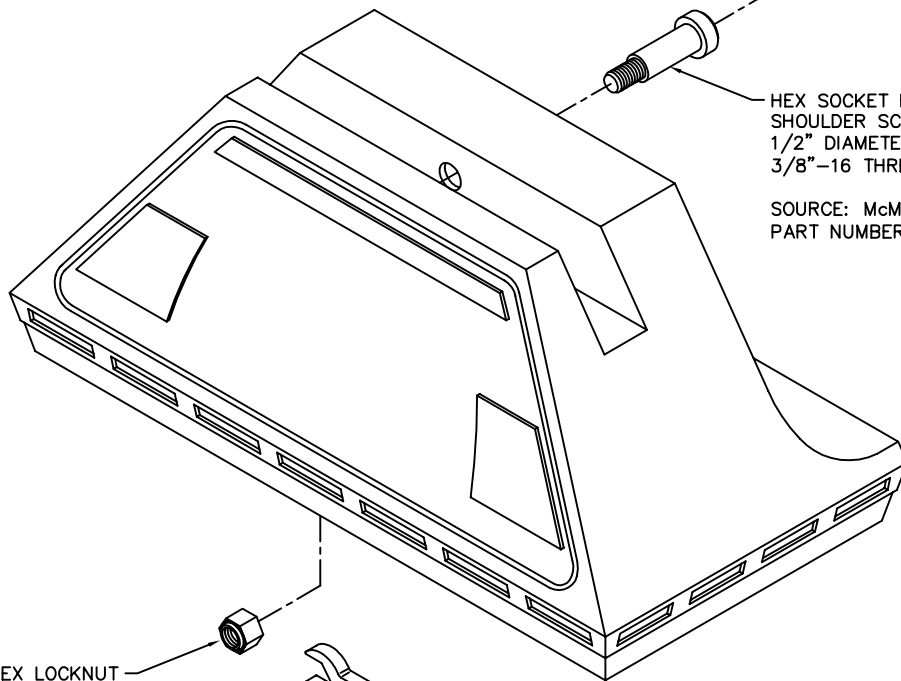

JAG OUTER FOOT

JAG OUTER ANKLE

BRONZE BUSHING, 1" LG
1/2" INSIDE DIAMETER
3/4" OUTSIDE DIAMETER

(SNUG FIT, DO NOT FORCE IN
YOU MAY HAVE TO FILE ANKLE HOLE)

SOURCE: MCMasterCARR.COM
PART NUMBER: 6391K225

1/4" HEX WRENCH

HEX SOCKET HEAD
SHOULDER SCREW
1/2" DIAMETER x 1-1/4" LONG
3/8"-16 THREAD

SOURCE: MCMasterCARR.COM
PART NUMBER: 90298A714

HEX LOCKNUT
3/8"-16 THREAD

9/16" WRENCH

JAG